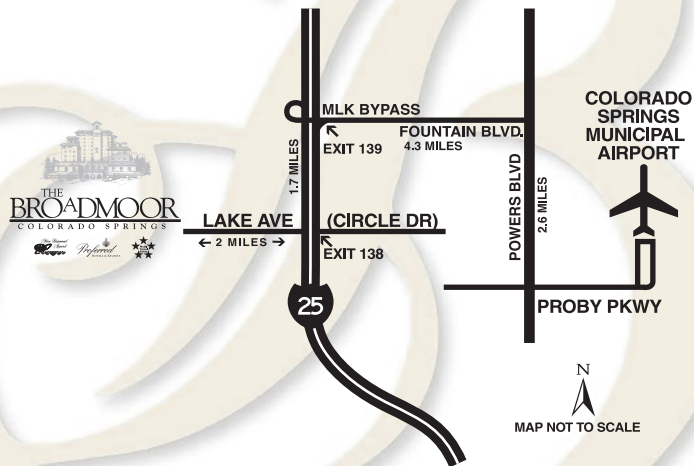

THE BROADMOOR TO COLORADO SPRINGS AIRPORT

Take Lake Avenue east from The Broadmoor to I-25.
Turn left (north) onto I-25, heading northbound to the
Martin Luther King Bypass (Hwy 24, exit 139).
Head east on Martin Luther King Bypass to Powers Blvd.
Turn right (south) onto Powers Blvd. to Proby Pkwy.
Turn left onto Proby Pkwy. (east) to Colorado Springs Airport.

COLORADO SPRINGS AIRPORT TO THE BROADMOOR

Follow airport exit (Proby Pkwy.) west to Powers Blvd.
Turn right (north) onto Powers Blvd. until you reach Fountain Blvd.
Turn left onto Fountain Blvd.
Fountain Blvd. will name change to Martin Luther King Bypass.
Continue west to I-25.
Take the I-25 southbound Pueblo exit (left lane).
Drive south on I-25 to Circle Dr. (exit 138).
Turn right onto Circle Dr. and continue westbound.
Circle Dr. will name change to Lake Ave., which ends at the hotel.