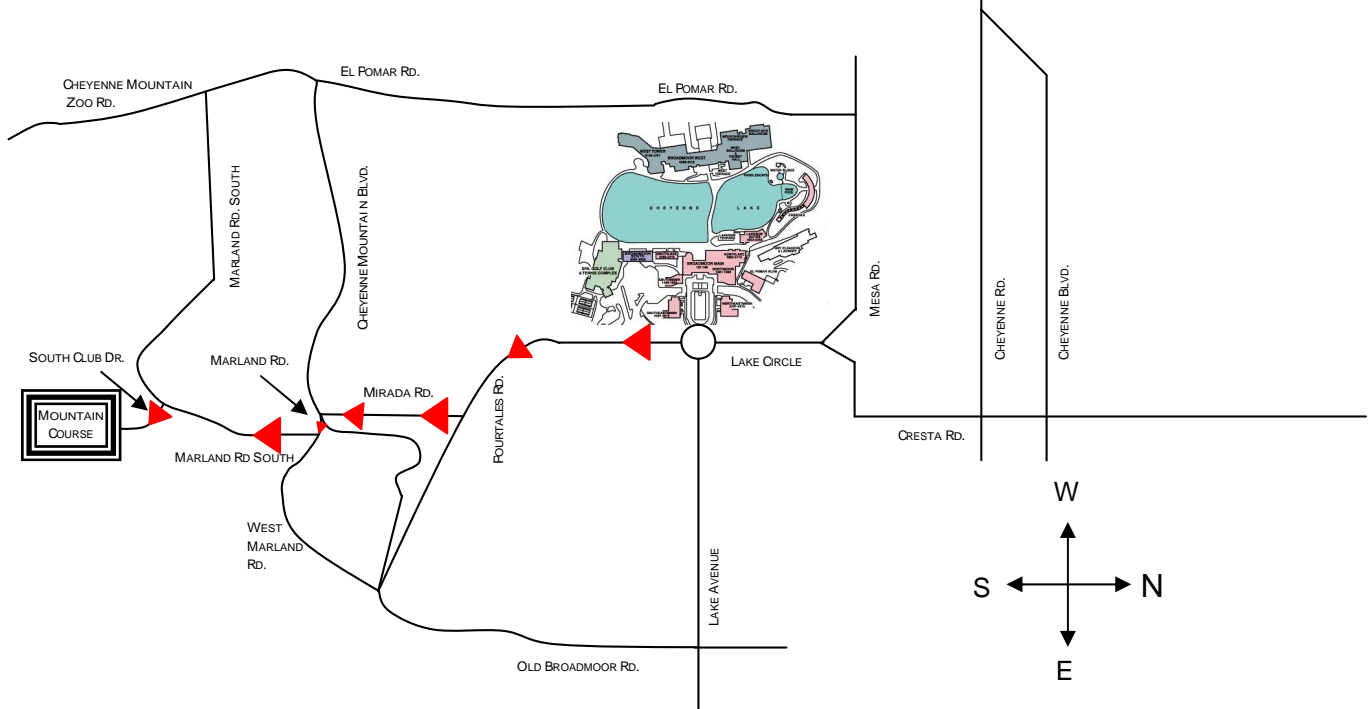

Directions to Mountain Golf Course

This diagram is not to scale.

Please use as a directional resource only!

DIRECTIONS TO THE MOUNTAIN GOLF COURSE

- ☞ Start at traffic circle in front of BRO^ADMOOR Main (corner of Lake Avenue and Lake Circle).
- ☞ Turn Right onto Lake Circle.
- ☞ Continue to Pourtales Road (Lake Circle curves into Pourtales Road).
- ☞ Go to Mirada Road, (Pourtales Road curves right into Mirada Road).
- ☞ Go to Cheyenne Mountain Blvd., Turn Left.
- ☞ Go to Marland Road, Turn Right.
- ☞ Go to Marland Road South, Turn Right (Make a Sharp Right).
- ☞ Go to South Club Drive (the street name is on a short pillar), Turn Left.
- ☞ Go to the Mountain Golf Course, which is at the end of the street.

TO RETURN:

- ☞ Begin at Mountain Golf Course, go North on South Club Drive.
- ☞ Go to Marland Road South, Turn Right.
- ☞ Go to Marland Road West, Turn Left.
- ☞ Go to Cheyenne Mountain Blvd, Turn Left.
- ☞ Go to Mirada Road, Turn Right.
- ☞ Go to Pourtales Road, Turn Left.
- ☞ Go to Lake Circle, Turn Right.
- ☞ Return to BRO^ADMOOR Main.