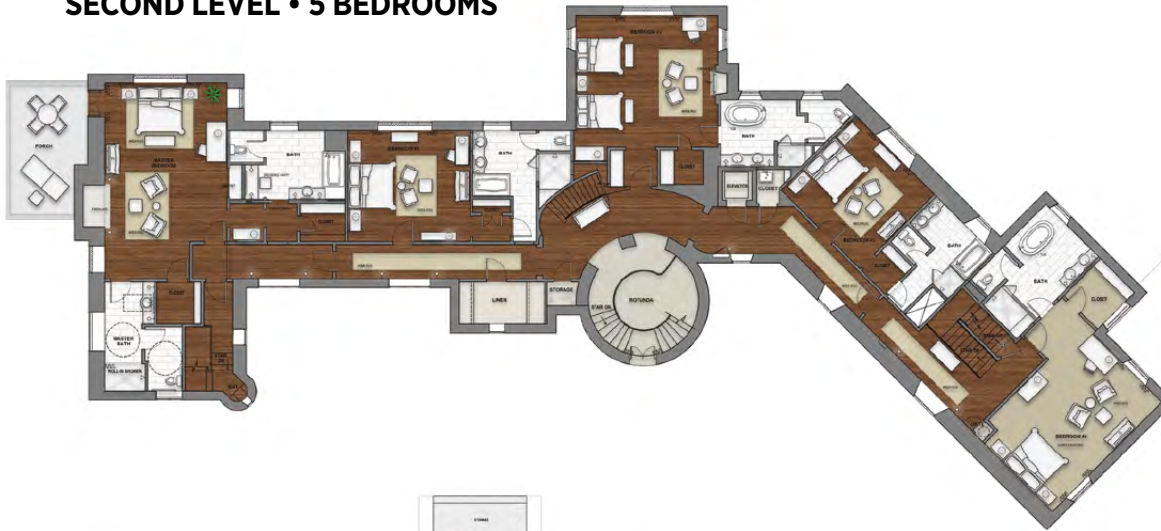

SECOND LEVEL • 5 BEDROOMS

THIRD LEVEL