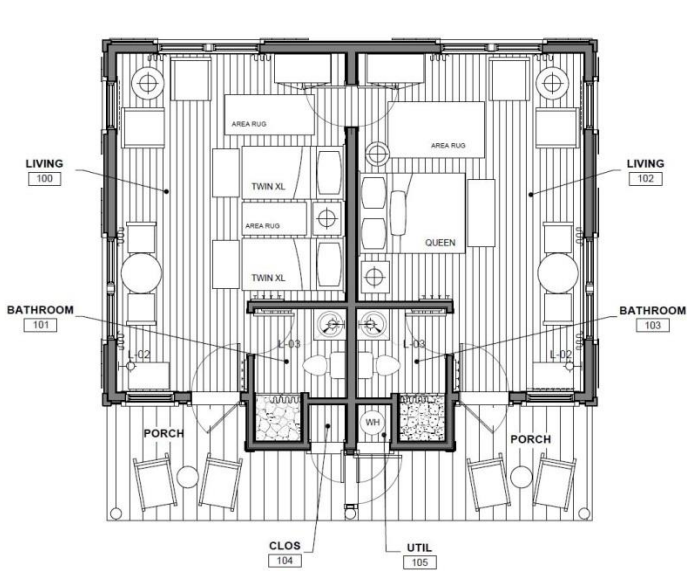

Cabin & Lodge Layouts

Duplex
Blodgett Peak
Mount Arthur
Almagne Mountain

1 Bedroom
Mount Garfield
Cameron Cone

1 Bedroom ADA
Pikes Peak

1 Bedroom with Loft
Cheyenne Mountain
Ormes Peak
Mount Rosa

*Not pictured: Fire Tower Suite – 1 Double Bed (150 steps to cabin)

2 Bedroom with Loft
Fisher Canyon
Tenney Crags

Lodge Room ADA – First Floor

Lodge Rooms

- Lodge Suite – Queen with Parlor
- Lodge Guest Room – Queen
- Honeymoon Suite – Queen with Private Porch
- Lodge Guestroom – Queen
- Lodge Guestroom – Queen
- Lodge Guestroom – Queen