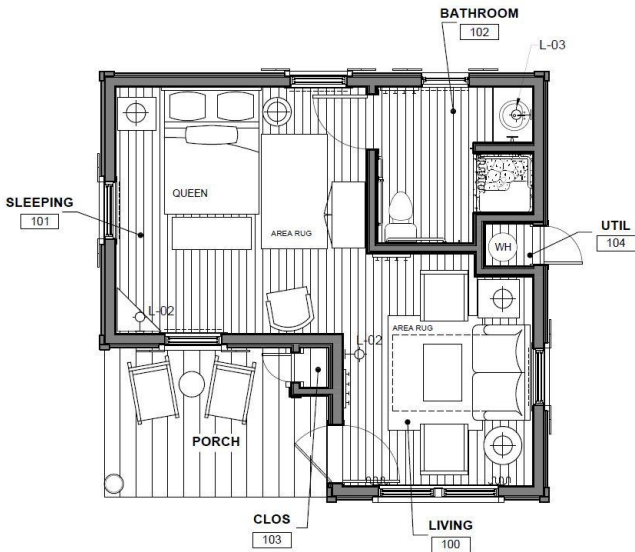

Cabin & Lodge Layouts

Duplex
Blodgett Peak
Mount Arthur
Almagne Mountain

1 Bedroom
Mount Garfield
Cameron Cone

1 Bedroom ADA
Pikes Peak

1 Bedroom with Loft
Cheyenne Mountain
Ormes Peak
Mount Rosa

*Not pictured: Fire Tower Suite – 1 Double Bed (150 steps to cabin)

2 Bedroom with Loft
Fisher Canyon
Tenney Crags

Lodge Room ADA – First Floor

Lodge Rooms

- Lodge Suite – Queen with Parlor
- Lodge Guest Room – Queen
- Honeymoon Suite – Queen with Private Porch
- Lodge Guestroom – Queen
- Lodge Guestroom – Queen
- Lodge Guestroom – Queen