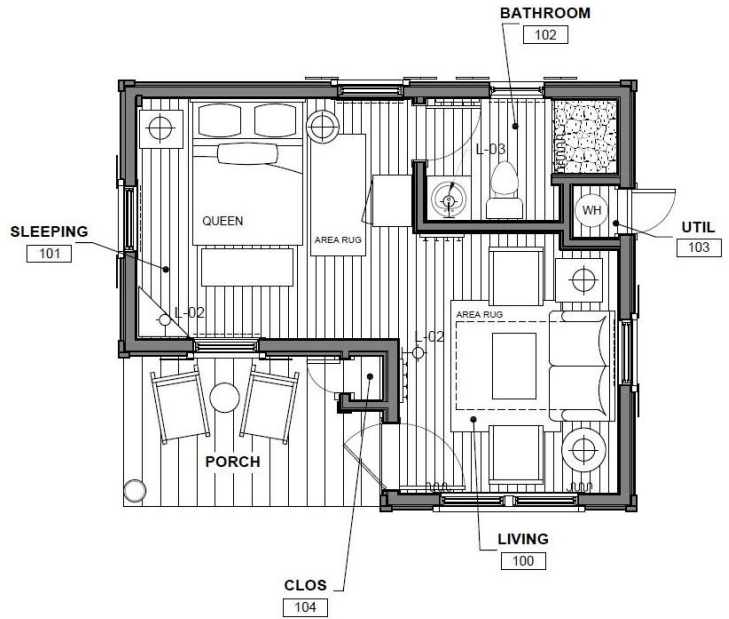

Cabin & Lodge Layouts

Duplex
Blodgett Peak
Mount Arthur
Almagne Mountain

1 Bedroom
Mount Garfield
Cameron Cone

1 Bedroom ADA
Pikes Peak

1 Bedroom with Loft
Cheyenne Mountain
Ormes Peak
Mount Rosa

*Not pictured: Fire Tower Suite – 1 Double Bed (150 steps to cabin)

2 Bedroom with Loft
Fisher Canyon
Tenney Crags

Lodge Room ADA – First Floor

Lodge Rooms

- Lodge Suite – Queen with Parlor
- Lodge Guest Room – Queen
- Honeymoon Suite – Queen with Private Porch
- Lodge Guestroom – Queen
- Lodge Guestroom – Queen
- Lodge Guestroom – Queen