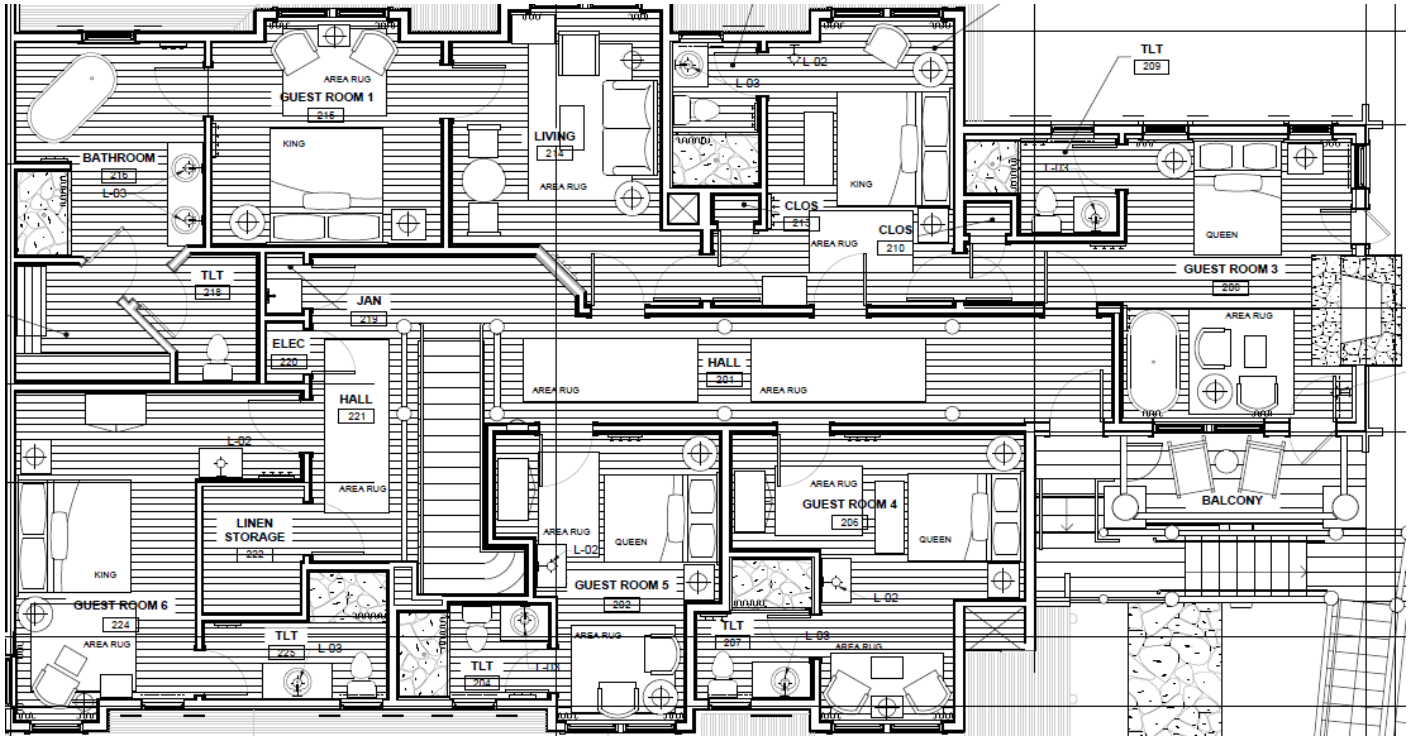

Cabin & Lodge Layouts

Duplex
Blodgett Peak
Mount Arthur
Almagne Mountain

1 Bedroom
Mount Garfield
Cameron Cone

1 Bedroom ADA
Pikes Peak

1 Bedroom with Loft
Cheyenne Mountain
Ormes Peak
Mount Rosa

*Not pictured: Fire Tower Suite – 1 Double Bed (150 steps to cabin)

2 Bedroom with Loft
Fisher Canyon
Tenney Crags

Lodge Room ADA – First Floor

Lodge Rooms

- Lodge Suite – Queen with Parlor
- Lodge Guest Room – Queen
- Honeymoon Suite – Queen with Private Porch
- Lodge Guestroom – Queen
- Lodge Guestroom – Queen
- Lodge Guestroom – Queen