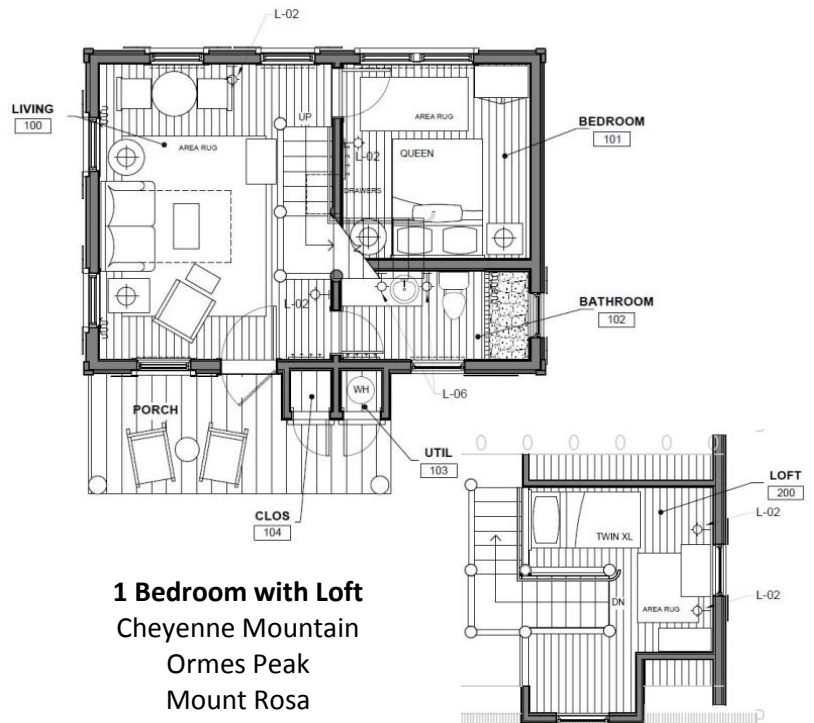

Cabin & Lodge Layouts

Duplex
Blodgett Peak
Mount Arthur
Almagne Mountain

1 Bedroom
Mount Garfield
Cameron Cone

1 Bedroom ADA
Pikes Peak

1 Bedroom with Loft
Cheyenne Mountain
Ormes Peak
Mount Rosa

*Not pictured: Fire Tower Suite – 1 Double Bed (150 steps to cabin)

2 Bedroom with Loft
Fisher Canyon
Tenney Crags

Lodge Room ADA – First Floor

Lodge Rooms

- Lodge Suite – Queen with Parlor
- Lodge Guest Room – Queen
- Honeymoon Suite – Queen with Private Porch
- Lodge Guestroom – Queen
- Lodge Guestroom – Queen
- Lodge Guestroom – Queen