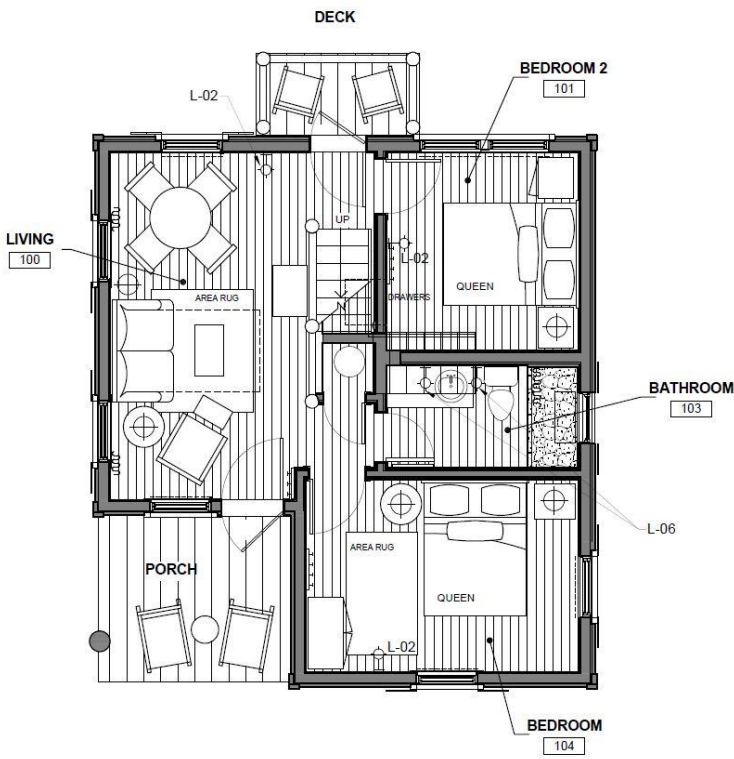

Cabin & Lodge Layouts

Duplex
Blodgett Peak
Mount Arthur
Almagne Mountain

1 Bedroom
Mount Garfield
Cameron Cone

1 Bedroom ADA
Pikes Peak

1 Bedroom with Loft
Cheyenne Mountain
Ormes Peak
Mount Rosa

*Not pictured: Fire Tower Suite – 1 Double Bed (150 steps to cabin)

2 Bedroom with Loft
Fisher Canyon
Tenney Crags

Lodge Room ADA – First Floor

Lodge Rooms

- Lodge Suite – Queen with Parlor
- Lodge Guest Room – Queen
- Honeymoon Suite – Queen with Private Porch
- Lodge Guestroom – Queen
- Lodge Guestroom – Queen
- Lodge Guestroom – Queen