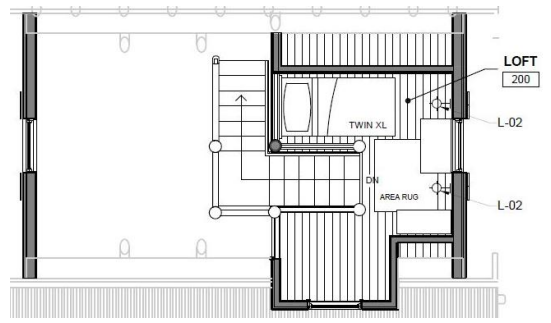

Cabin & Lodge Layouts

Duplex
Blodgett Peak
Mount Arthur
Almagne Mountain

1 Bedroom
Mount Garfield
Cameron Cone

1 Bedroom ADA
Pikes Peak

1 Bedroom with Loft
Cheyenne Mountain
Ormes Peak
Mount Rosa

*Not pictured: Fire Tower Suite – 1 Double Bed (150 steps to cabin)

2 Bedroom with Loft
Fisher Canyon
Tenney Crags

Lodge Room ADA – First Floor

Lodge Rooms

- Lodge Suite – Queen with Parlor
- Lodge Guest Room – Queen
- Honeymoon Suite – Queen with Private Porch
- Lodge Guestroom – Queen
- Lodge Guestroom – Queen
- Lodge Guestroom – Queen