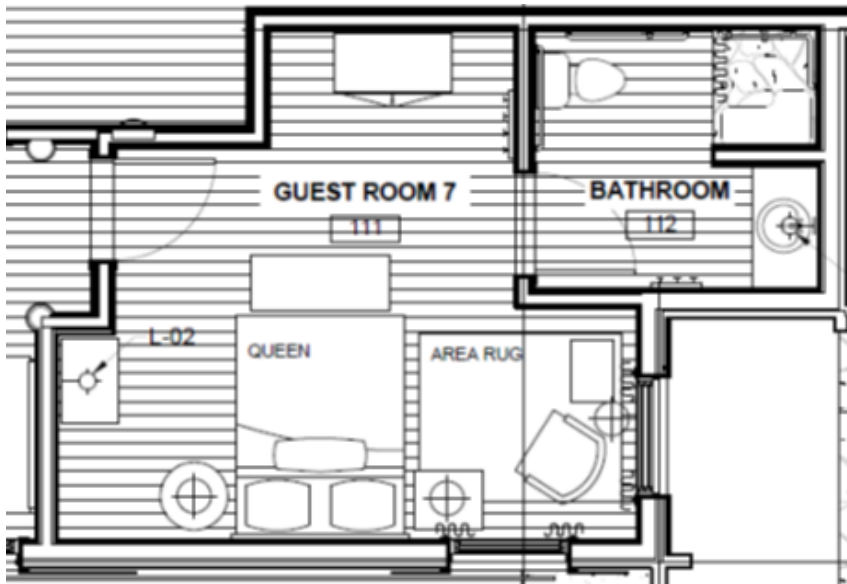

Cabin & Lodge Layouts

Duplex
Blodgett Peak
Mount Arthur
Almagne Mountain

1 Bedroom
Mount Garfield
Cameron Cone

1 Bedroom ADA
Pikes Peak

1 Bedroom with Loft
Cheyenne Mountain
Ormes Peak
Mount Rosa

*Not pictured: Fire Tower Suite – 1 Double Bed (150 steps to cabin)

2 Bedroom with Loft
Fisher Canyon
Tenney Crags

Lodge Room ADA – First Floor

Lodge Rooms

- Lodge Suite – Queen with Parlor
- Lodge Guest Room – Queen
- Honeymoon Suite – Queen with Private Porch
- Lodge Guestroom – Queen
- Lodge Guestroom – Queen
- Lodge Guestroom – Queen